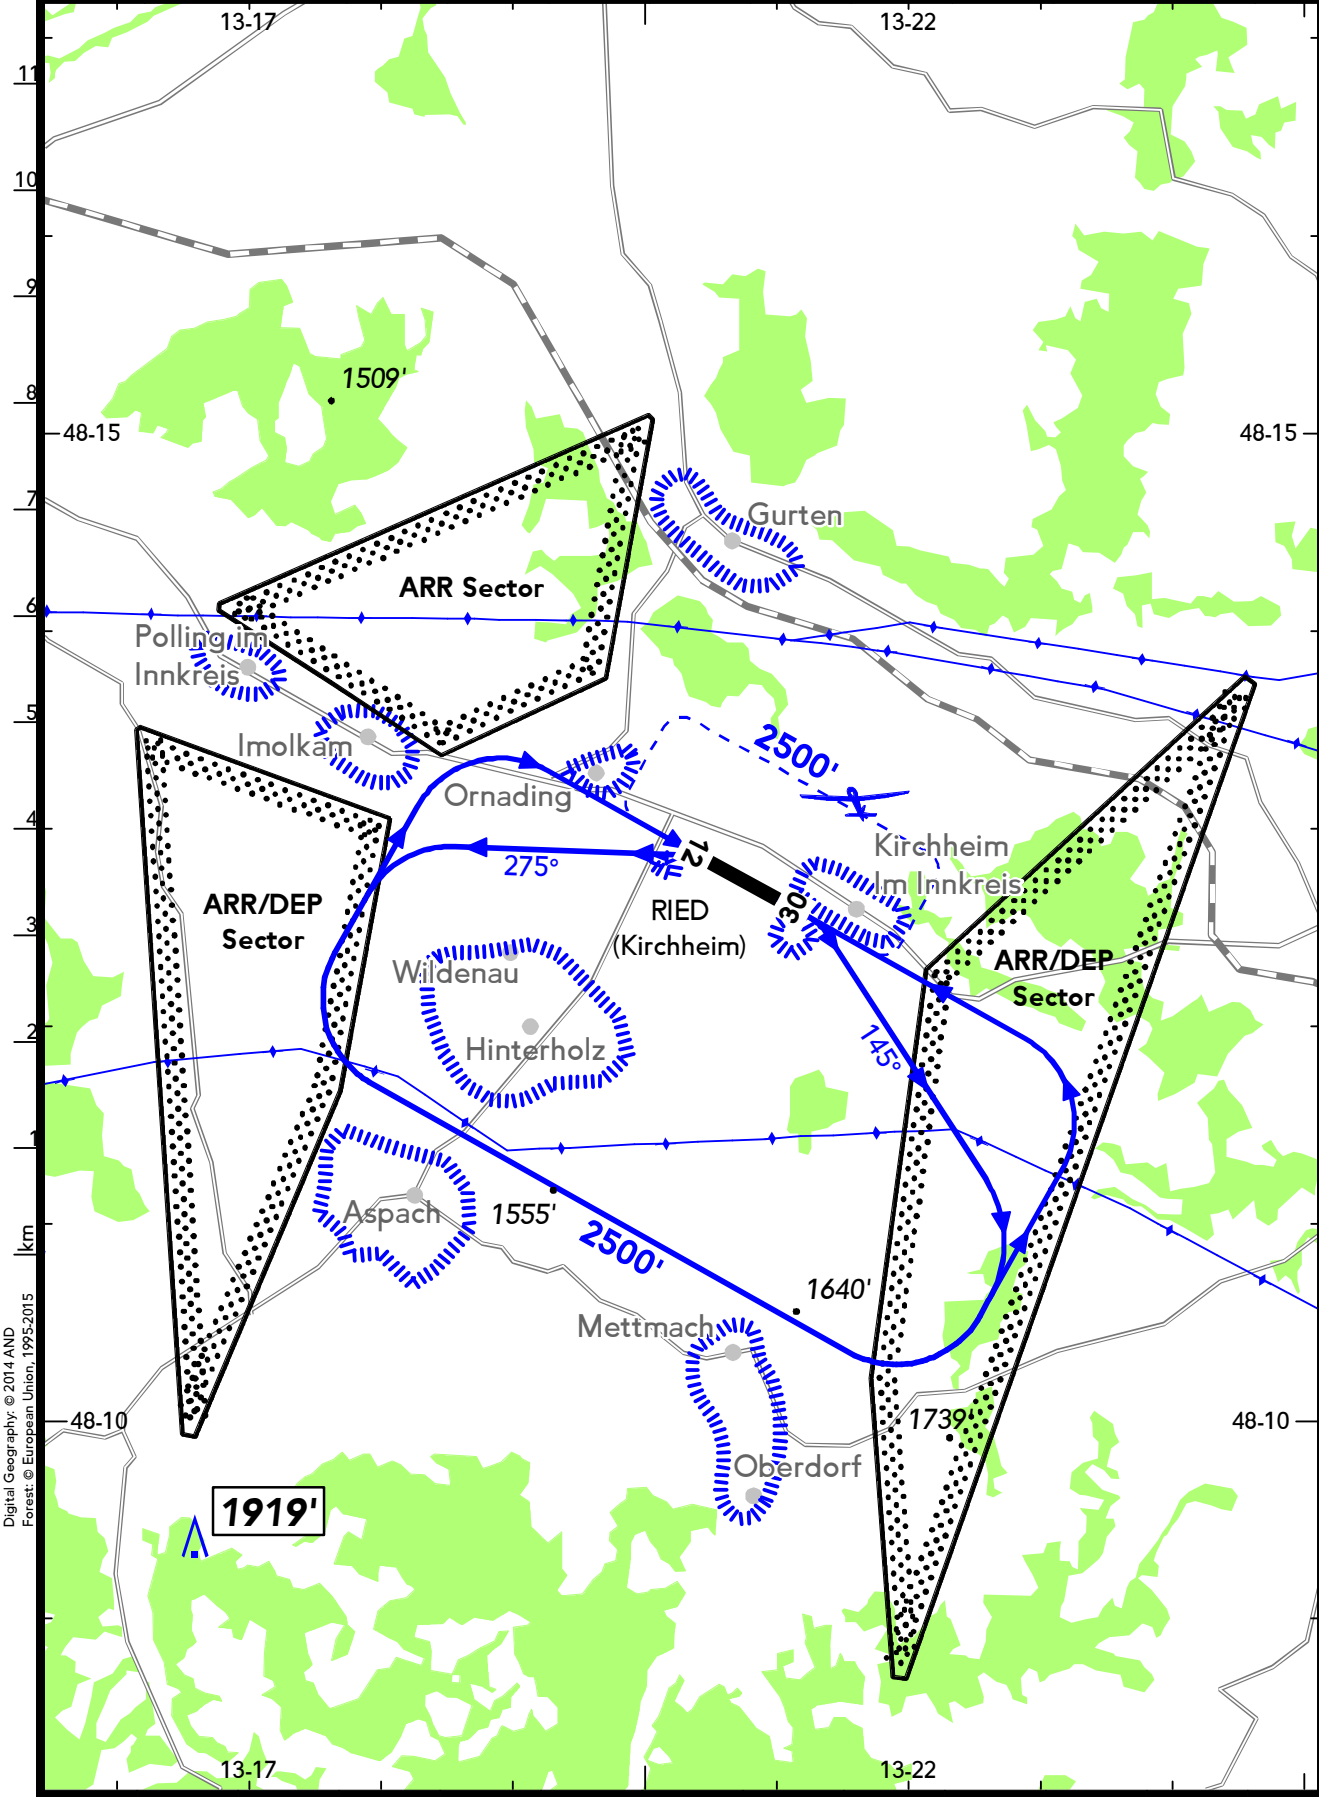

VAR 49E

LOCATION
Elev 1378' / 420m
N48 12.8 E013 20.7

FIS
WIEN INFORMATION 134.625

AFIS
RIED AERODROME/FLUGPLATZ 122.655 (ge)

Digital Geography, © 2014 AND
Forest, © European Union, 1995-2015

Reproduced with permission of Jeppesen Sanderson, Inc. NOT FOR NAVIGATIONAL USE © Jeppesen Sanderson, Inc. 2013